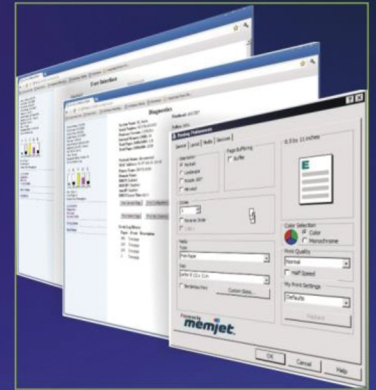

User friendly Software