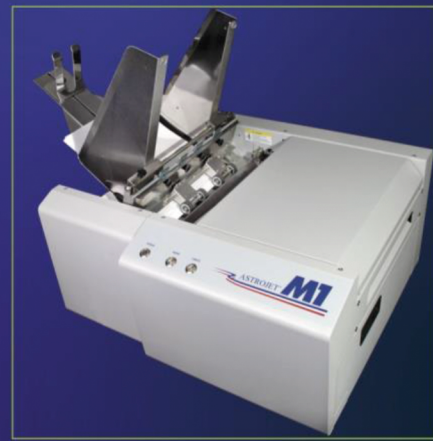

Specifications:

PRINT CARTRIDGE	Memjet® Replaceable Printhead
SPEED	Up to 3600 letter size pages or 9000 envelopes/hour
PRINT QUALITY (Dots Per Inch)	Best: 1600 x 1600 DPI Normal: 1600 x 800 DPI
IMAGE AREA	8.5" x 30" (216 mm x 762 mm)
INK MONITOR	Viewable in M-Series Toolbox
FONTS	All TrueType fonts available on PC
MEDIA SIZE	Minimum: 3" x 4.2" (76 mm x 107 mm) Maximum: 9.5" x 17" (241 mm x 431 mm)
MEDIA THICKNESS	Minimum: 0.004" (0.1 mm) Maximum: 0.020" (0.5 mm)
FEEDER CAPACITY	Up to 500 No. 10 envelopes
INK	Water-based Ink. Five 250 ml Ink Reservoirs (CMYKK).
SOFTWARE	Windows™ Printer Drivers for Windows™ XP, Vista, 7, 8
DIAGNOSTICS	Viewable in M-Series Toolbox
FIRMWARE UPDATE	Flash update through M-Series Toolbox
PC INTERFACE	USB 2.0
NETWORK INTERFACE	Ethernet Port
COUNTERS	External operator resettable job counter, permanent lifetime and job counter is viewable in M-Series Toolbox
DUTY CYCLE	350,000 letter-sized/A4 sheets per month
DIMENSIONS	20" W x 24" L x 17.25" H (50 cm x 61 cm x 44 cm)
WEIGHT	75 lbs. (34 kg.)
ELECTRICAL	115-240 VAC, 50/60 Hz
OPTIONS	Conveyor/Stacker and Drop Tray

Specifications are subject to change without notice.

Printing on Glossy or Matte media
No problem!